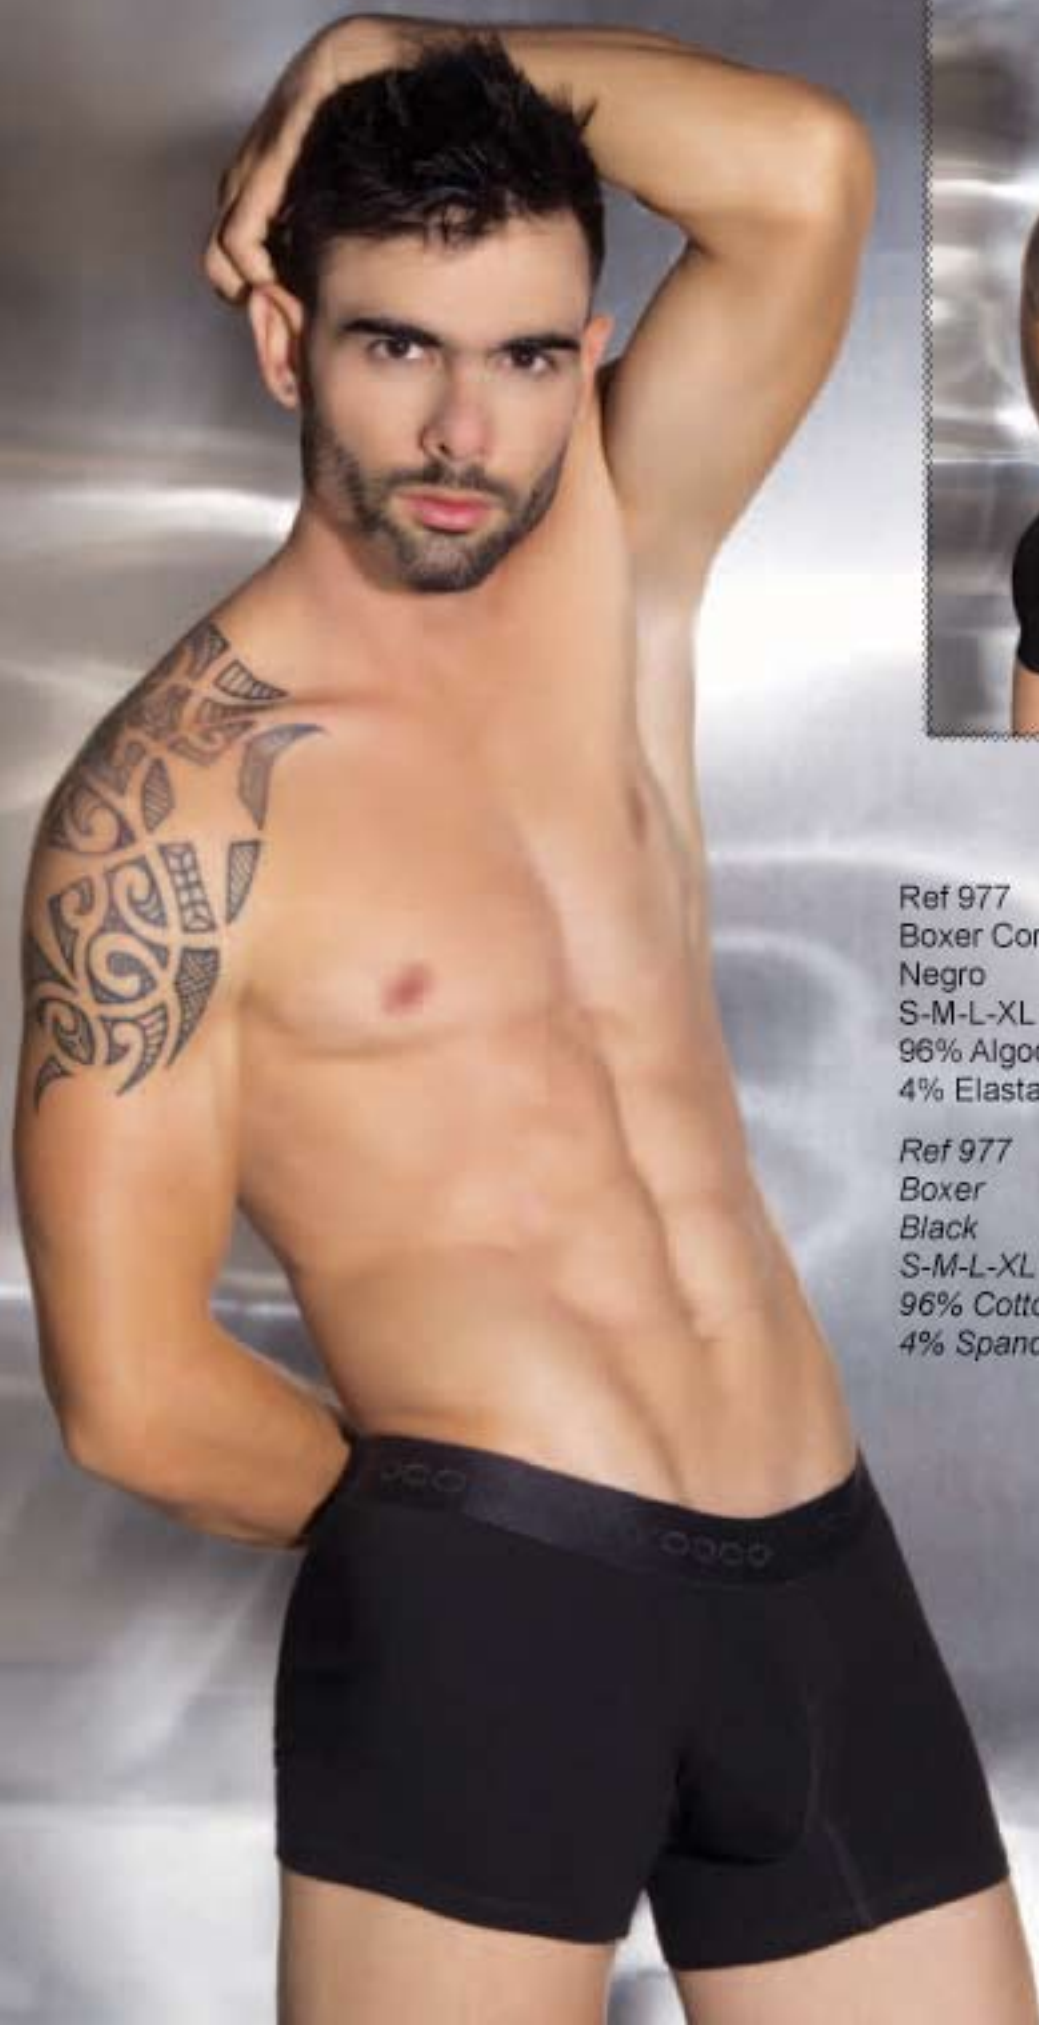

Ref 977
Boxer Corto
Negro
S-M-L-XL
96% Algodón
4% Elastano

Ref 977
Boxer
Black
S-M-L-XL
96% Cotton
4% Spandex