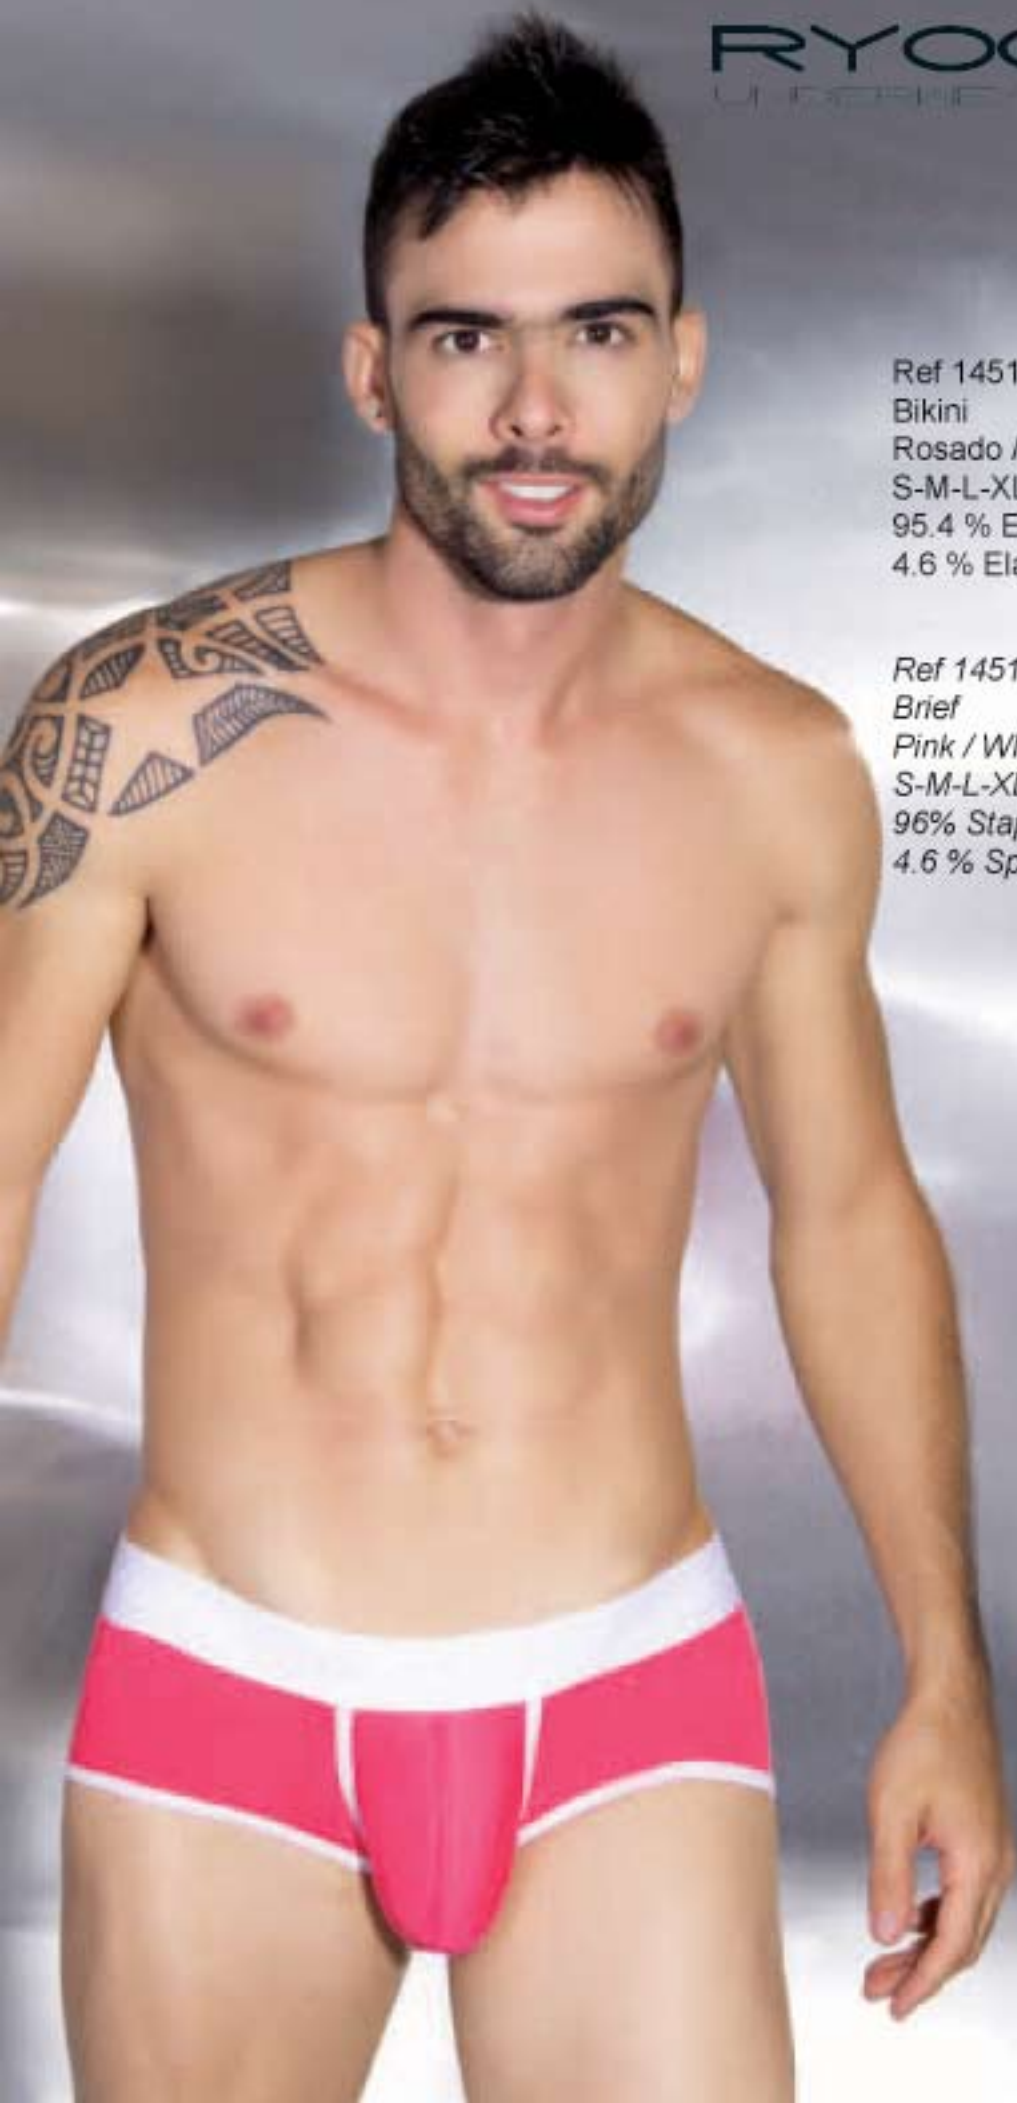

RYOCCO
UNDERWEAR